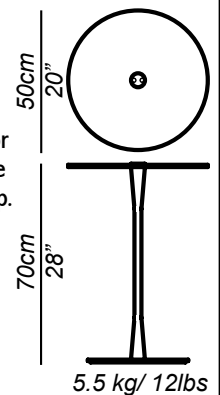

©2005-08 Procson New Generation Pulpits. Designed and made with care in Australia. Specifications subject to change without notice

[Page 1 of 2]

procson^{TM}
NEW GENERATION PULPITS

www.procson.com.au info@procson.com

t 0413 693 232 t (02)9560 5453 t +61 2 9560 5453

'It is very easy to move for one person, making our entire stage more functional'- Shirley Drost, Koinonia Christian Fellowship, Canada
'We received our podium today...we love it!. Please send us another two' -Lance Gross, City Bible Church, NE Fremont, Portland, OR, USA