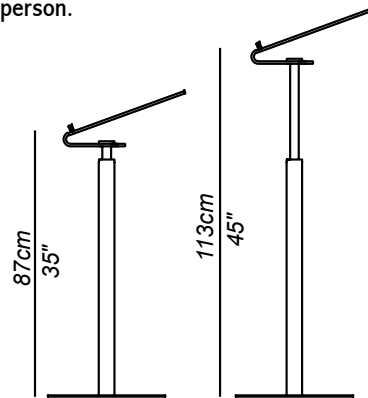

60cm (24") wide	AUD $ 1490
Anti reflective film: add	AUD $ 90
Freight (within Australia)	AUD $ 30
Freight to rest of world- available on request	
(add 10% GST to Australian orders)