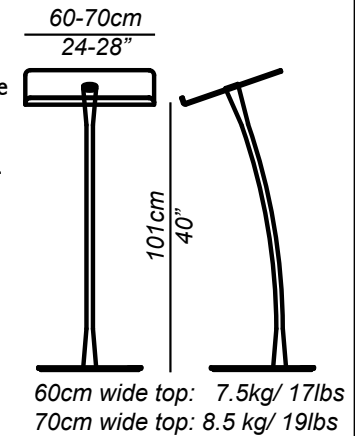

©2005-08 Procson New Generation Pulpits. Designed and made with care in Australia. Specifications subject to change without notice

[Page 1 of 2]

procson^{TM}
NEW GENERATION PULPITS

www.procson.com.au info@procson.com

t 0413 693 232 t (02)9560 5453 t +61 2 9560 5453

'It is very easy to move for one person, making our entire stage more functional'- Shirley Drost, Koinonia Christian Fellowship, Canada
'We received our podium today...we love it!. Please send us another two' -Lance Gross, City Bible Church, NE Fremont, Portland, OR, USA